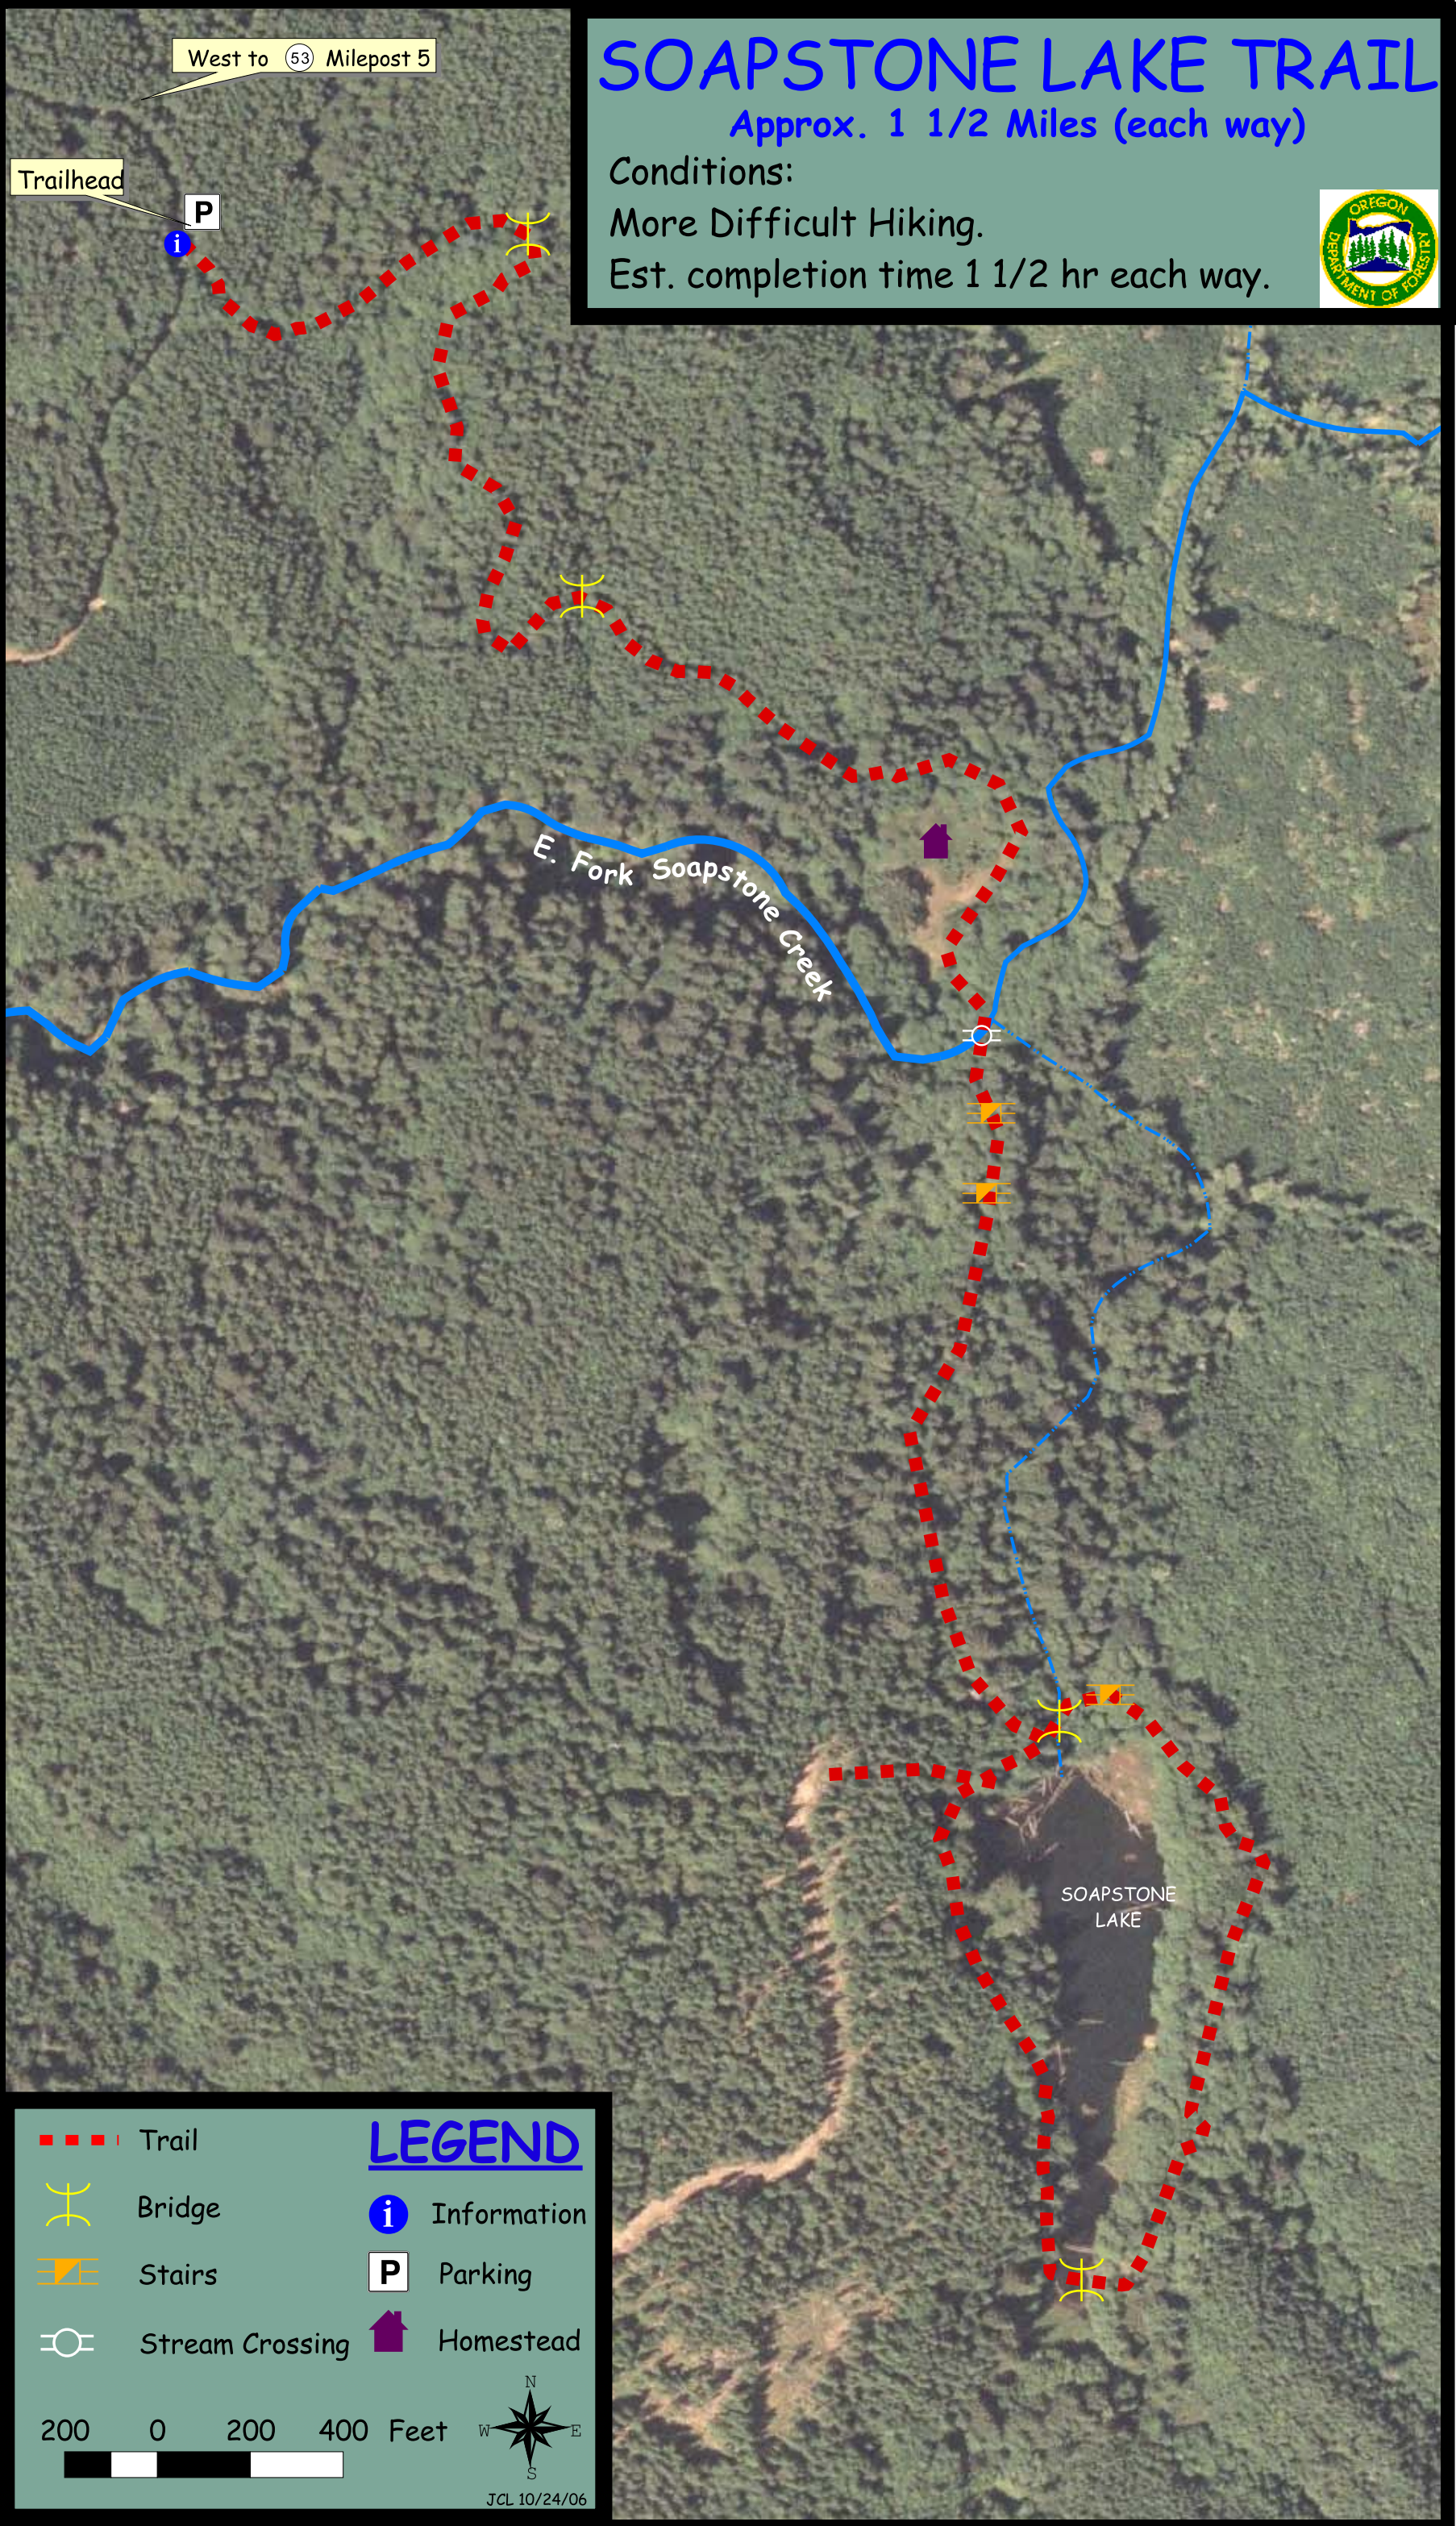

SOAPSTONE LAKE TRAIL

Approx. 1 1/2 Miles (each way)

Conditions:

More Difficult Hiking.

Est. completion time 1 1/2 hr each way.

West to 53 Milepost 5

Trailhead

P

i

E. Fork Soapstone Creek

SOAPSTONE LAKE

LEGEND

- Trail
- Bridge
- Stairs
- Stream Crossing
- Information
- Parking
- Homestead

200 0 200 400 Feet

JCL 10/24/06